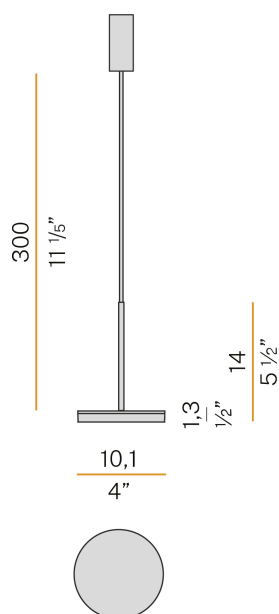

## Bella

220-240V AC ON-OFF  
L05330.011.0501

titanium

### Data sheet

CODE	L05330.011.0501
SYSTEM POWER CONSUMPTION	6,5W
EFFICACY	64.67lm/W
LIGHT SOURCE	LED
LIGHT SOURCE LIFETIME	L80 (B10) 70.000h
COLOUR TEMPERATURE	2700K Ra>90
LIGHT DISTRIBUTION	diffused
POWER SUPPLY	220-240V AC
FREQUENCY	50/60Hz
ELECTRICAL CONFIGURATION	ON-OFF
DRIVER	integrated included
NOMINAL LUMINOUS FLUX	460lm
LUMEN OUTPUT	388lm
EFFICIENCY	84.3%
WEIGHT	0,55 Kg
PROTECTION DEGREE	IP40
COLOUR TOLLERANCES	SDCM 3
PACKING DIMENSIONS (CM)	13,0 x 24,0 x 12,0

Suspension lighting fixture for interiors, with indirect light emission.  
Die-cast aluminium structure in white, black, bronze, mat brass or titanium polyacrylic paint.  
Modelled acrylic diffuser with mat finish.  
Pickled sheet metal closing disk in polyacrylic paint.  
Suspension kit with rod in brass tube in polyacrylic paint.  
3m (118,1") long suspension and power cable in transparent PVC.  
Power canopy with pickled sheet metal ceiling bracket and extruded aluminium covering in white, black, bronze, mat brass or titanium polyacrylic paint.

### Technical drawing